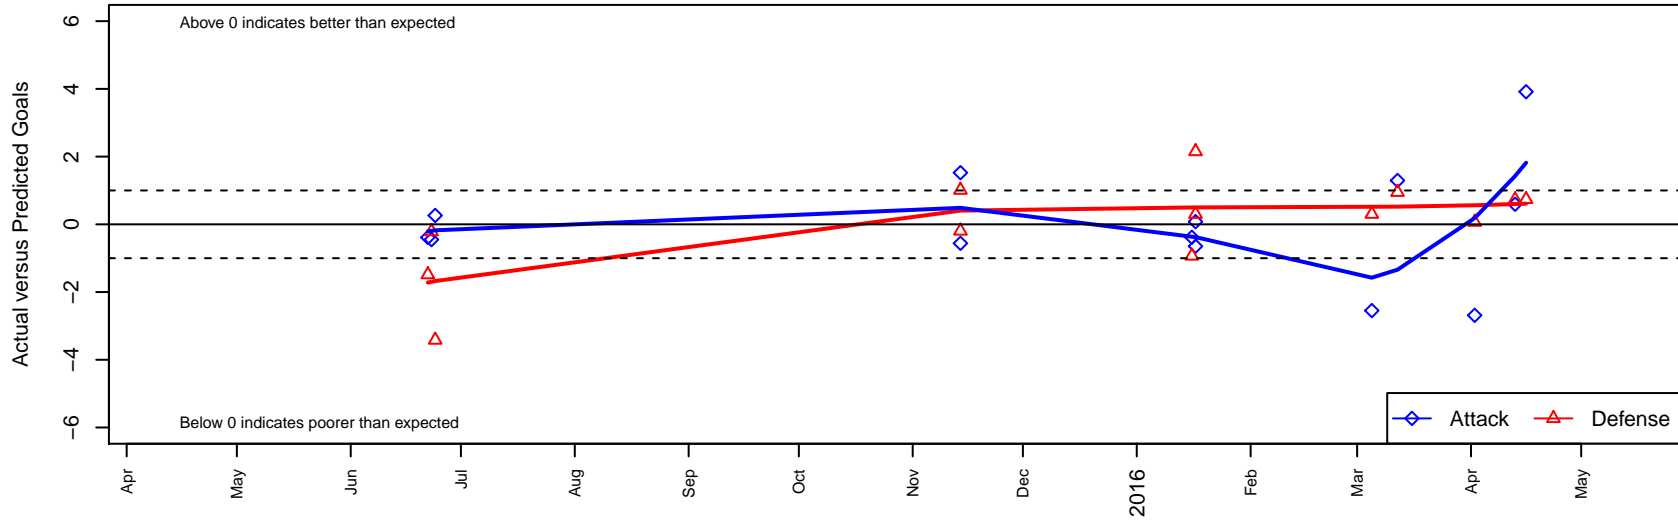

# Boise Nationals SC Premier G99

Boise Nationals  
 Boise, ID  
 G99 total strength=1530  
 attack=11.64 defense=13.57  
 spr league = Spr Idaho D3 U16  
 notes= Prince 2014

alt names used:  
 BNSC Premier (ID) (SC)  
 Boise Nationals U16G Premier  
 BOISE NATIONALS U16 G BNSC PREMIER

Venues played:  
 2015 Far West Regionals U15  
 2015 FC Nova Fall Showcase High School  
 2015 PacNW Winter Classic Premier U16  
 2015 Spr Idaho D3 U16

**Boise Nationals SC Premier G99**  
 Dots are actual minus expected GF (blue circles) and GA (red triangles).  
 Blue line is smoothed change in attack strength. Red is smoothed change in defense strength.

**attack and defense variance (black dot)  
relative to other teams  
and top 10 in region**

**attack and defense rating  
relative to others at age  
and all opponents in last 13 months**

**attack and defense rating  
relative to others at age  
and all opponents in last 13 months**

**Performance relative to 13 month average**

**Performance relative to 13 month average**

Distribution of opponents  
 Red = Lose zone, Blue = Win zone, Green = Even  
 Black line separates win/lose zones